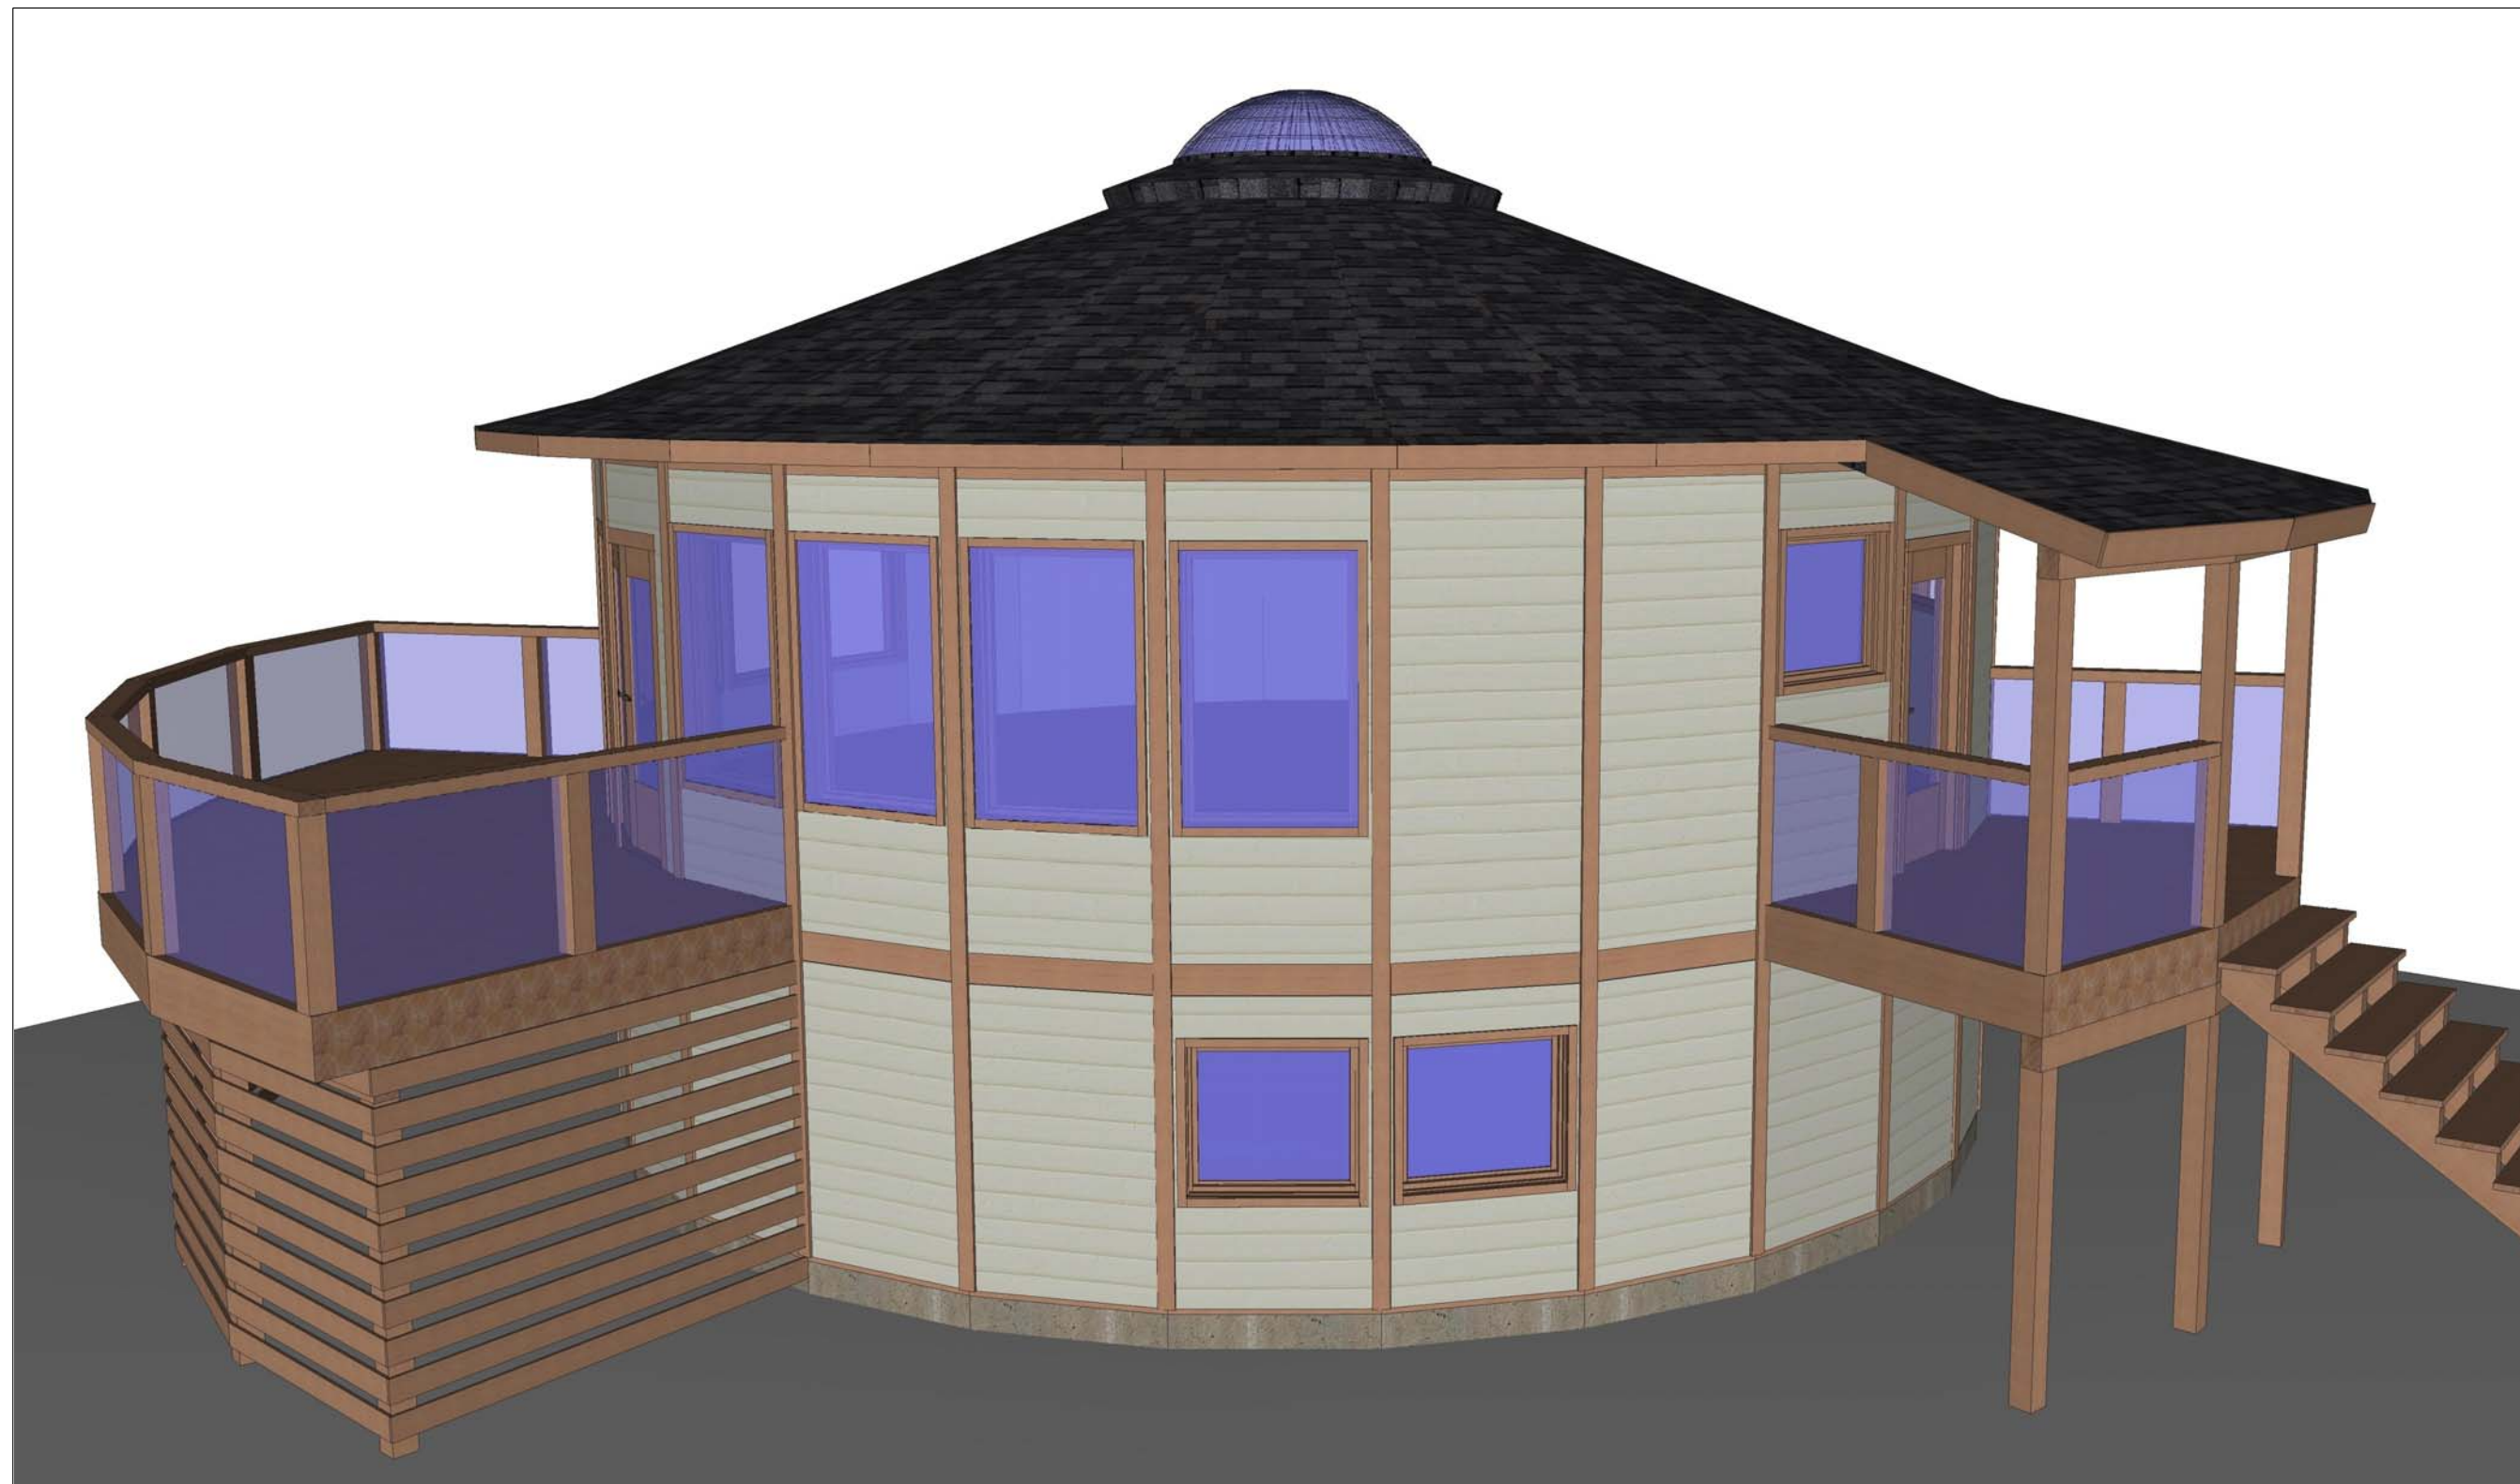

**MOUNTAIN ASH**  
1712 SQ. FT. - TOTAL  
UPPER FLOOR - 856 SQ. FT.

**MOUNTAIN ASH**  
1712 Sq. Ft. - TOTAL  
LOWER FLOOR - 856 Sq. Ft.

# MOUNTAIN ASH

1712 Sq. Ft.