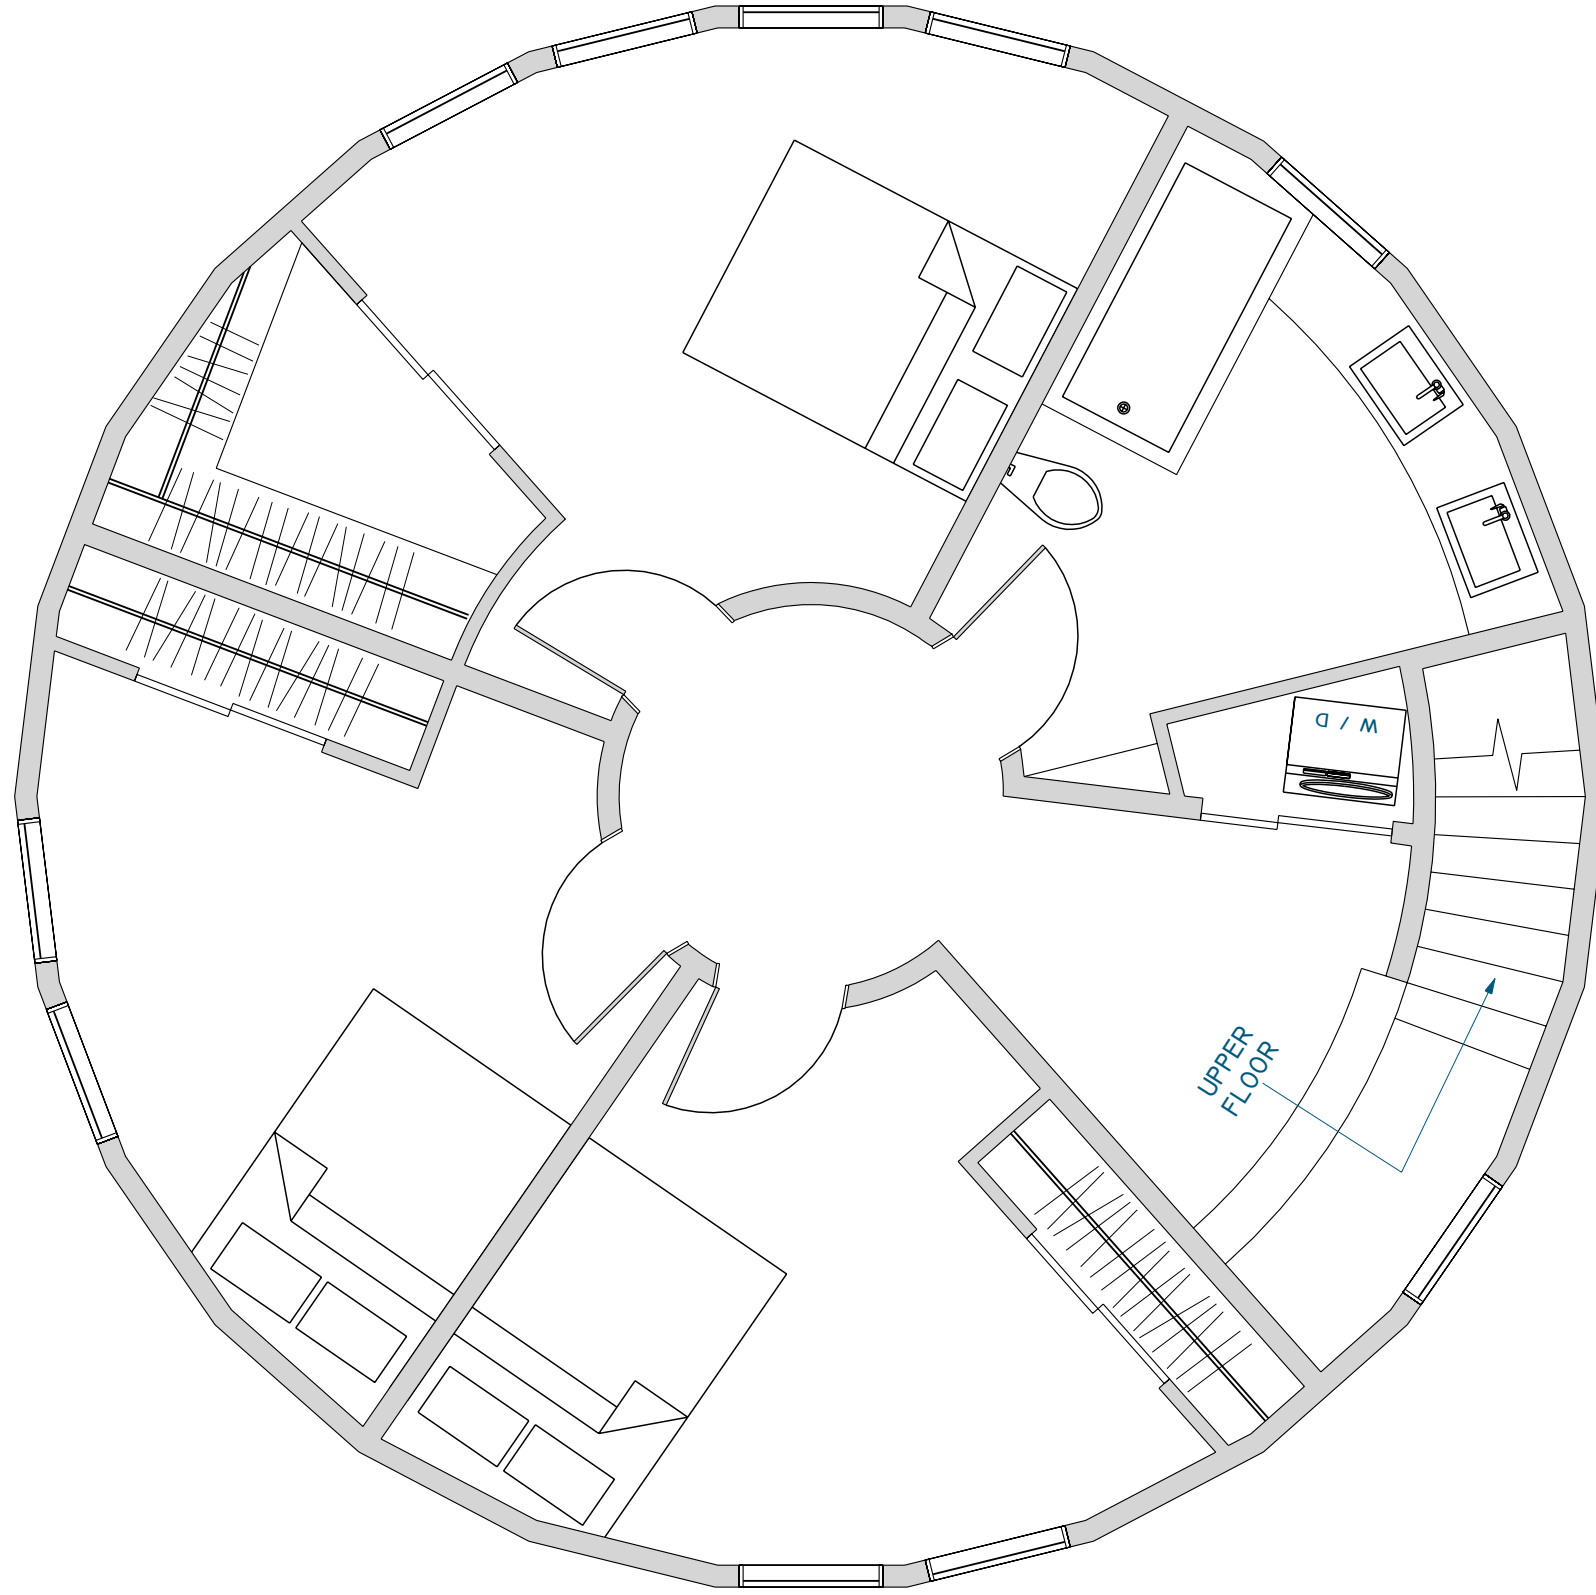

**MOUNTAIN ASH**  
1712 SQ. FT. - TOTAL  
UPPER FLOOR - 856 SQ. FT.

**MOUNTAIN ASH**  
1712 Sq. Ft. - TOTAL  
LOWER FLOOR - 856 Sq. Ft.

# MOUNTAIN ASH

1712 Sq. Ft.